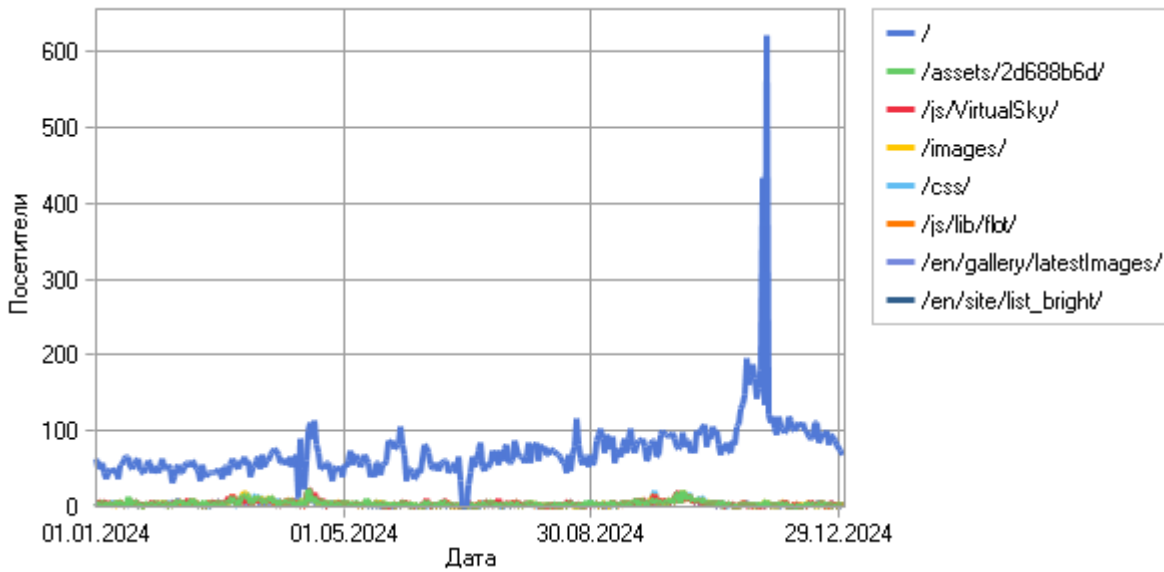

Каталоги

Обращение к каталогам по дням