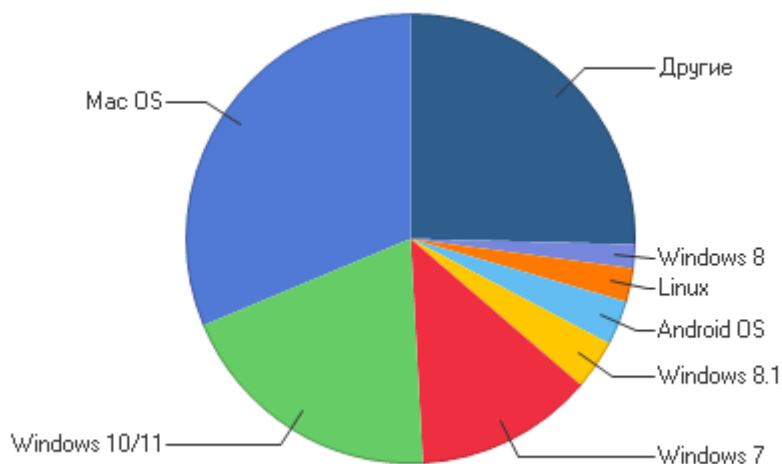

Наиболее используемые операционные системы

	Операционная система	Хиты	Посетители	% от всех посетителей
1	Mac OS	67 779	44 340	31,30%
2	Другие	219 183	30 374	21,44%
3	Windows 10/11	166 000	27 722	19,57%
4	Windows 7	29 851	18 200	12,85%
5	Windows 8.1	9 292	5 058	3,57%
6	Android OS	18 467	4 532	3,20%
7	Linux	20 768	3 419	2,41%
8	Windows 8	3 595	2 422	1,71%
9	iPhone	4 328	1 894	1,34%
10	Windows XP	3 818	1 332	0,94%
11	Windows NT	14 007	1 236	0,87%
12	Windows Vista	1 191	385	0,27%
13	Chrome OS	415	257	0,18%
14	iPad	538	162	0,11%
15	OpenBSD	216	120	0,08%
16	iPod	317	105	0,07%
17	Windows 2000	2 088	27	0,02%
18	Windows Server 2003	30 155	15	0,01%
19	BlackBerry	21	14	0,01%
20	FreeBSD	37	12	0,01%
21	Windows Phone	25	12	0,01%
22	Windows CE	23	10	0,01%
23	OS/2	17	10	0,01%
24	Sun OS	19	5	0,00%
25	Windows ME	11	3	0,00%
26	PSP	3	3	0,00%
27	Windows 98	23	3	0,00%
28	Windows 95	4	2	0,00%
29	webOS	3	1	0,00%
30	PlayBook	1	1	0,00%
31	BeOS	4	1	0,00%
32	PlayStation 3	1	0	0,00%